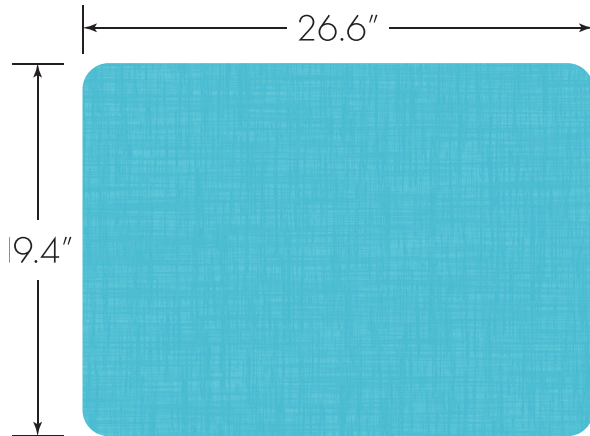

430P/430PSE