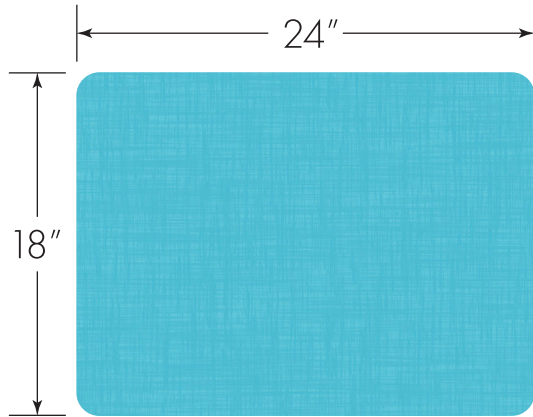

APTITUDE 430 / 430P / 430SE / 430PSE

Model

- 430** Adjustable Desk, 23.5" - 29.5", with hard plastic top
- 430P** Adjustable Desk, 23.5" - 29.5", with XL hard plastic top
- 430SE** Adjustable Desk, 23.5" - 29.5", with laminate top and spray edge
- 430PSE** Adjustable Desk, 23.5" - 29.5", with XL laminate top and spray edge

430/430SE

430P/430PSE

USACAPITOL

209 E Grove Road
Belton, TX 76513
800.460.1272

usacapitol.com

DESK BASICS

Choose your surface

Compact Laminate Colors