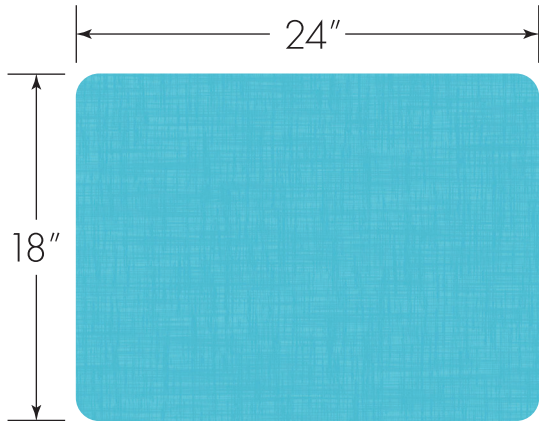

400V/400VSE

USA CAPITOL

209 E Grove Road
Belton, TX 76513
800.460.1272

usacapitol.com