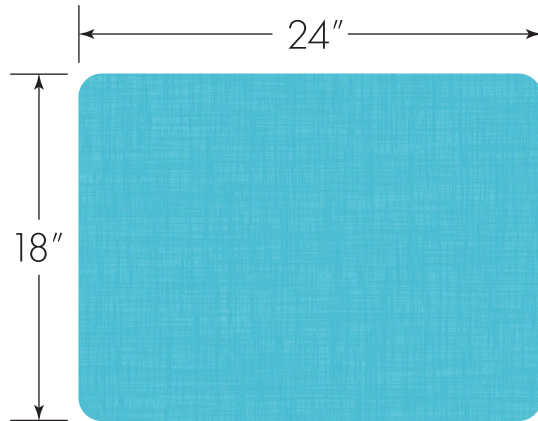

Model

- 3015** 15" Hard Plastic Dual-Entry Sled Combination Desk with book basket
- 3017** 17" Hard Plastic Dual-Entry Sled Combination Desk with book basket
- 3019** 19" Hard Plastic Dual-Entry Sled Combination Desk with book basket

USACAPITOL

209 E Grove Road
Belton, TX 76513
800.460.1272

usacapitol.com

DESK BASICS

Choose your surface

Compact Laminate Colors

Standard Hard Plastic Colors

Premium Hard Plastic Colors