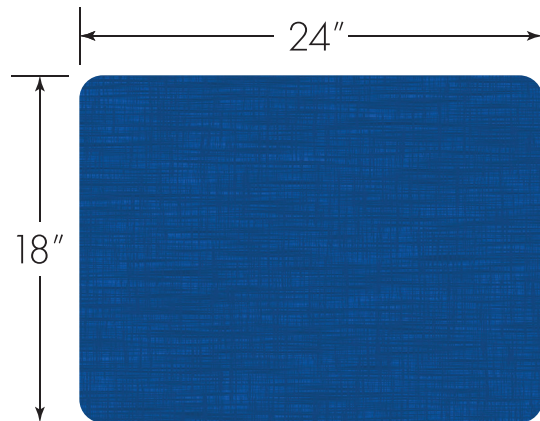

INTERSECT N914SE / N916SE / N918SE

Model

N914SE 14" Laminate Combination Desk with book basket and spray edge

N916SE 16" Laminate Combination Desk with book basket and spray edge

N918SE 18" Laminate Combination Desk with book basket and spray edge

USACAPITOL

209 E Grove Road
Belton, TX 76513
800.460.1272

usacapitol.com

DESK BASICS

Choose your surface

Compact Laminate Colors

Laminate Colors

Table and Laminate Desk orders meeting minimum volume quantities have the option of any standard WilsonArt Laminate finish