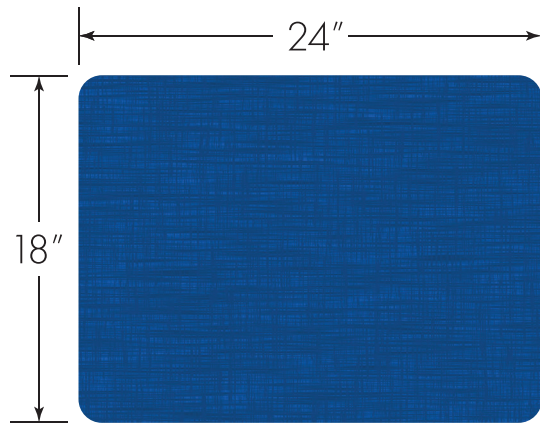

## Model

**N904SE** 14" Laminate Combination Desk with spray edge

**N906SE** 16" Laminate Combination Desk with spray edge

**N908SE** 18" Laminate Combination Desk with spray edge

**USA CAPITOL**

209 E Grove Road  
Belton, TX 76513  
800.460.1272