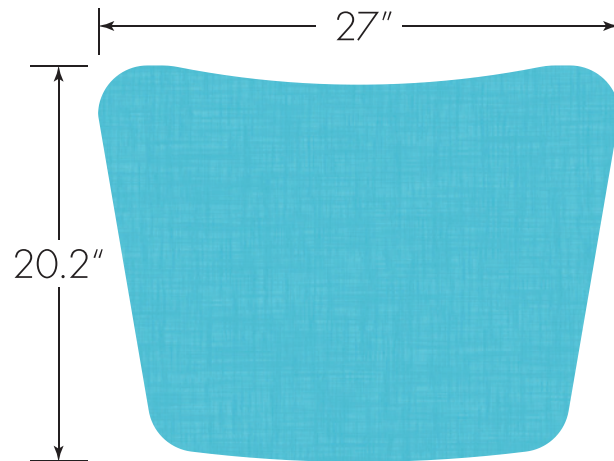

## Model

**321** Adjustable Desk, 22" - 33", with book box and hard plastic top

**321SE** Adjustable Desk, 22" - 33", with book box and laminate top and spray edge

**USACAPITOL**

209 E Grove Road  
Belton, TX 76513  
800.460.1272