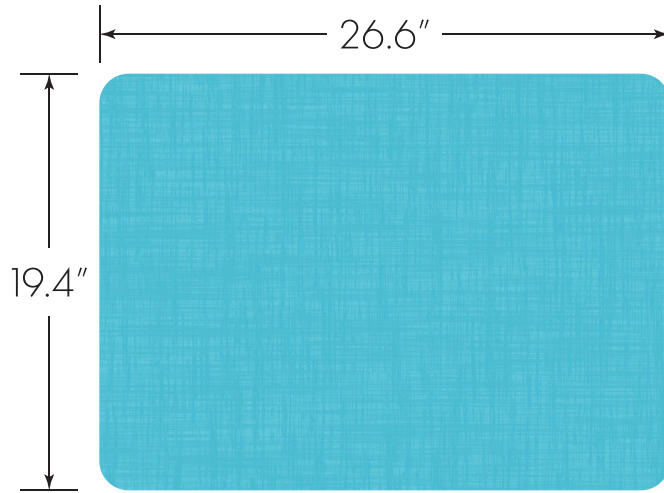

UNITE 310/310SE

Model

310 Adjustable Desk, 22" - 33", with hard plastic top

310SE Adjustable Desk, 22" - 33", with laminate top and spray edge

USA CAPITOL

209 E Grove Road
Belton, TX 76513
800.460.1272

usacapitol.com

DESK BASICS

Choose your surface

Compact Laminate Colors

Standard Hard Plastic Colors

Laminate Colors

Table and Laminate Desk orders meeting minimum volume quantities have the option of any standard WilsonArt Laminate finish