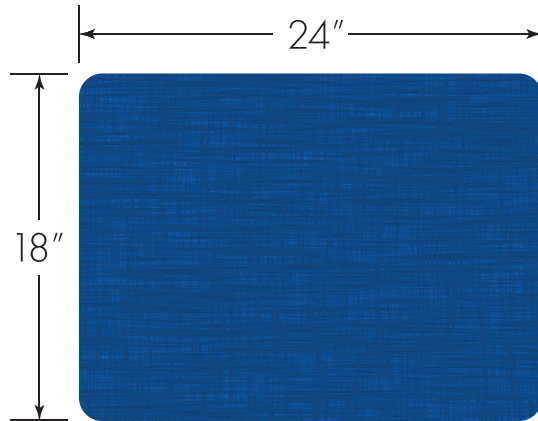

LEGACY 915 / 917 / 917A

Model

- 915** 15.5" Hard Plastic combination desk with book basket
- 917** 17.5" Hard Plastic combination desk with book basket
- 917A** 17.5" Hard Plastic combination desk with side arm and book basket

917A

USA CAPITOL

209 E Grove Road
Belton, TX 76513
800.460.1272

usacapitol.com

DESK BASICS

Choose your desktop

Standard Hard Plastic Colors

Choose your seat color