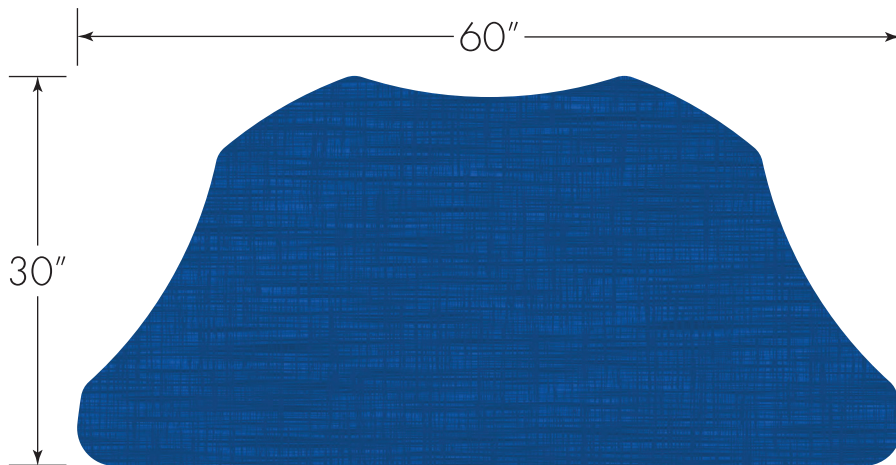

DIMENSION HALF CLOVER TABLE

Model

60HRCLSE 30" X 60" Half-Clover

80HRCLSE 40" X 80" Half-Clover

USACAPITOL

209 E Grove Road
Belton, TX 76513
800.460.1272

usacapitol.com

DIMENSION ACTIVITY TABLE BASICS