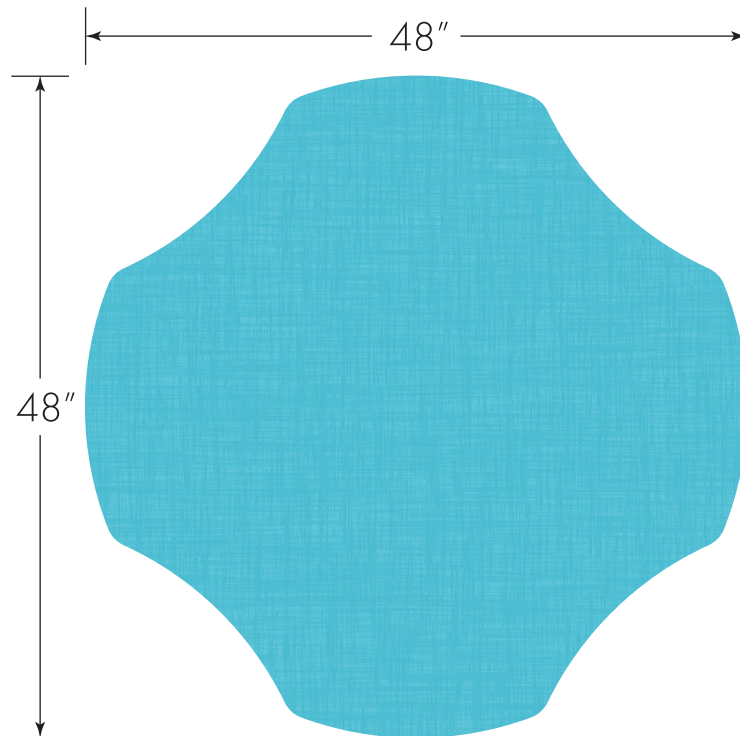

DIMENSION CLOVER TABLE

Model

48CLSE 48" Clover

USACAPITOL

209 E Grove Road
Belton, TX 76513
800.460.1272

usacapitol.com

DIMENSION ACTIVITY TABLE BASICS

Choose your surface