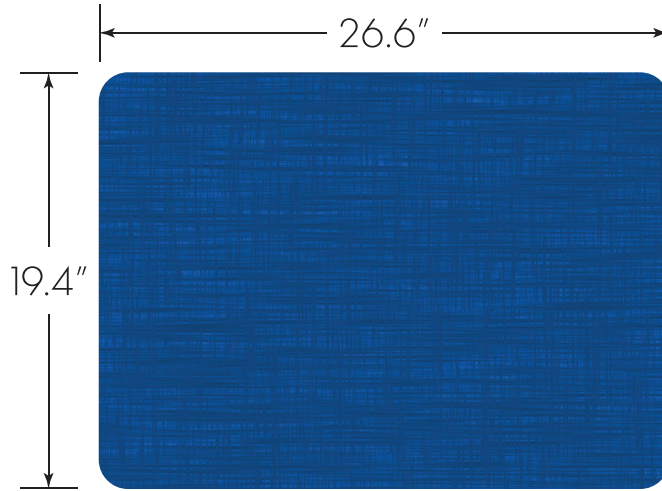

ACCESS 301 / 301SE

Model

301 Adjustable Desk, 22"- 30", with book box and hard plastic top

301SE Adjustable Desk, 22"- 30", with book box, laminate top and spray edge

USACAPITOL

209 E Grove Road
Belton, TX 76513
800.460.1272