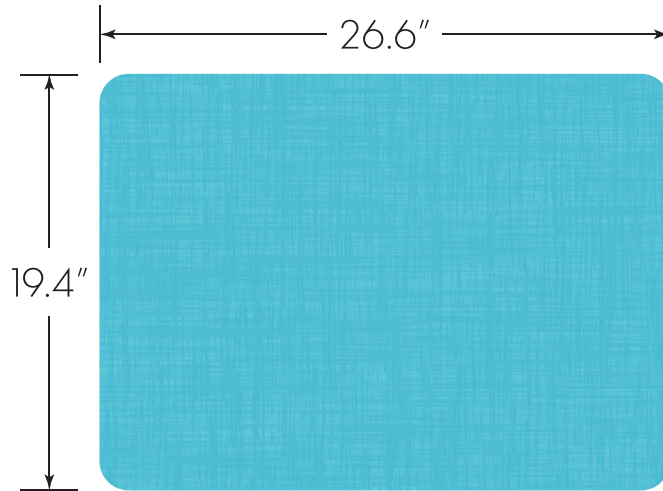

ACCESS 300/300SE

Model

300 Adjustable Desk, 22" - 30", with hard plastic top

300SE Adjustable Desk, 22" - 30", with laminate top and spray edge

USACAPITOL

209 E Grove Road
Belton, TX 76513
800.460.1272

usacapitol.com

DESKING

Choose your surface

Compact Laminate Colors

Standard Hard Plastic Colors

Laminate Colors

Table and Laminate Desk orders meeting minimum volume quantities have the option of any standard WilsonArt Laminate finish