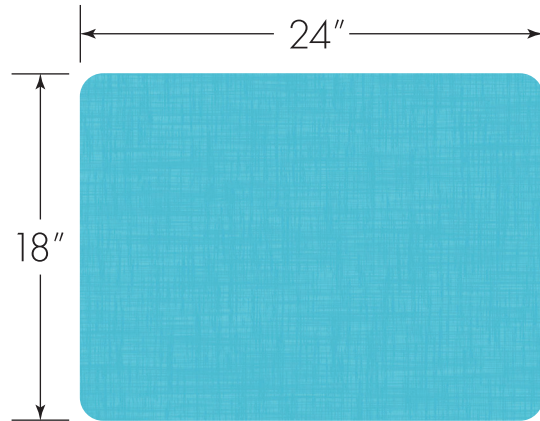

EUROFLEX 3916 / 3918

Model

3916 16" Hard Plastic Combination Desk with book basket

3918 18" Hard Plastic Combination Desk with book basket

USACAPITOL

209 E Grove Road
Belton, TX 76513
800.460.1272

usacapitol.com

DESK BASICS

Choose your surface

Standard Hard Plastic Colors

- | | | |
|-------------|--------|----------|
| Slate | Sand | Mahogany |
| Gray Nebula | Cherry | Walnut |
| Maple | Oak | |

Leg Finishes

- Chrome