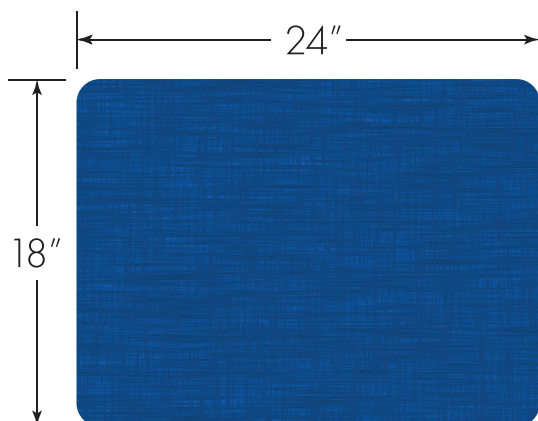

EUROFLEX 3916SE /3918SE

Model

3916SE 16" Laminate Combination Desk with book basket and spray edge

3918SE 18" Laminate Combination Desk with book basket and spray edge

USACAPITOL

209 E Grove Road
Belton, TX 76513
800.460.1272