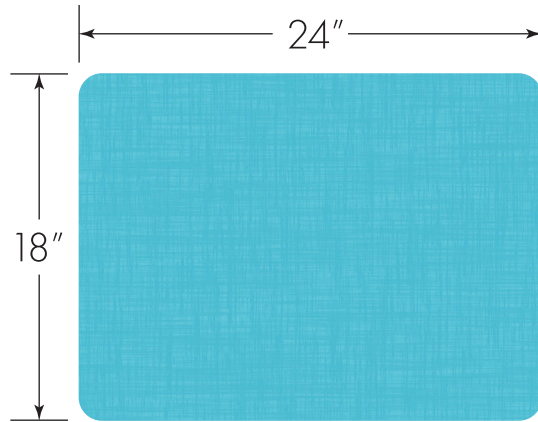

EUROFLEX 3906 /3908

Model

3906 16" Hard Plastic Combination Desk

3908 18" Hard Plastic Combination Desk

USA CAPITOL

209 E Grove Road
Belton, TX 76513
800.460.1272

usacapitol.com

DESK BASICS

Choose your desktop

Standard Hard Plastic Colors

- | | | |
|-------------|--------|----------|
| Slate | Sand | Mahogany |
| Gray Nebula | Cherry | Walnut |
| Maple | Oak | |

Choose your seat

Poly Shell Colors