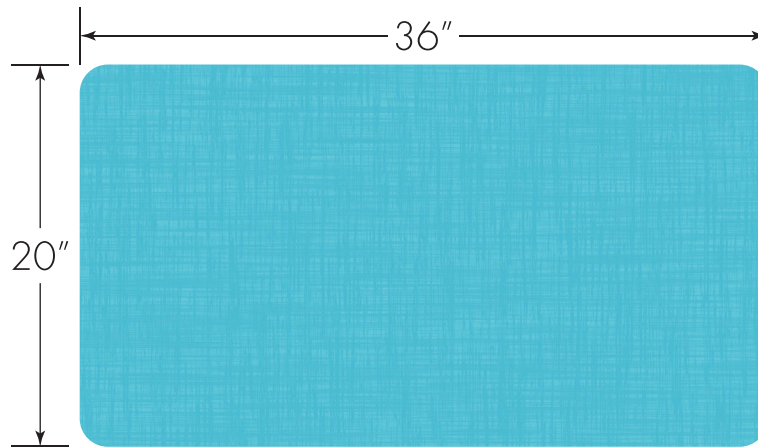

APTITUDE 410 / 410SE

Model

- 410** Jr. Executive Adjustable Desk, 22" - 33", with book box and hard plastic top
- 410SE** Jr. Executive Adjustable Desk, 22" - 33", with book box, laminate top and spray edge
*desk pictured has hard plastic compact laminate desktop

USA CAPITOL

209 E Grove Road
Belton, TX 76513
800.460.1272

usacapitol.com

DESK BASICS

Choose your surface

Compact Laminate Colors

Laminate Colors

Table and Laminate Desk orders meeting minimum volume quantities have the option of any standard WilsonArt Laminate finish