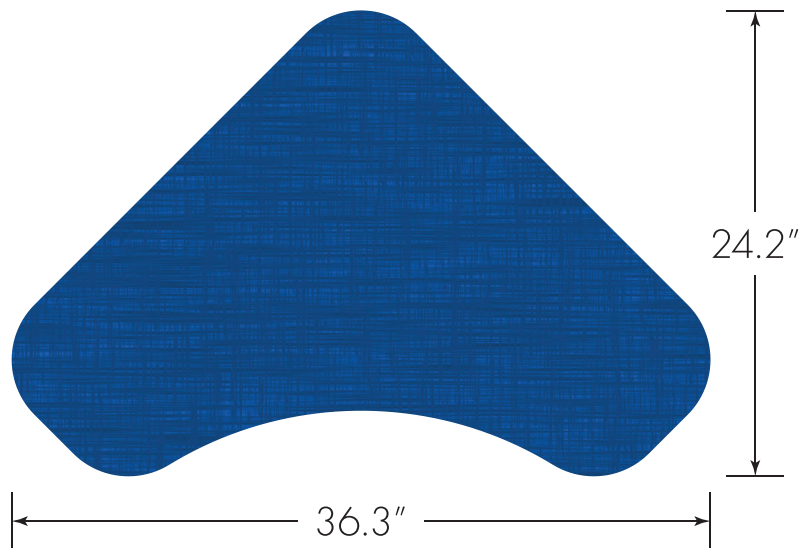

360TSE

**Model**

**360TSE** Sit/Stand Desk, 29.5" - 43.25", adjustable with laminate top and spray edge

**USACAPITOL**

209 E Grove Road  
Belton, TX 76513  
800.460.1272

[usacapitol.com](http://usacapitol.com)