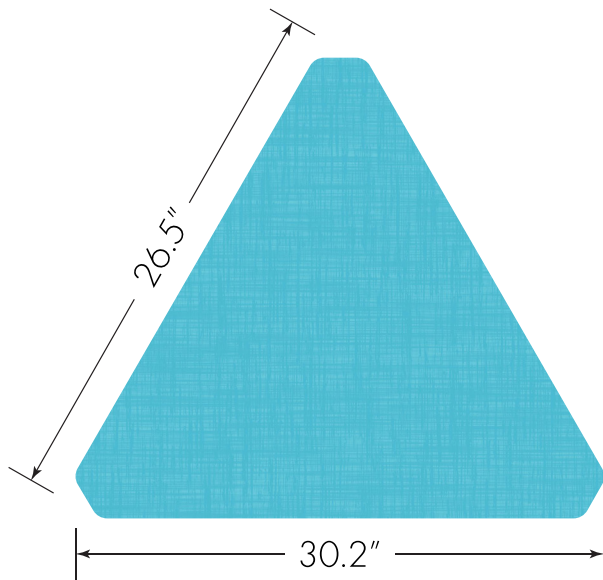

NMINIDIADSK

Model

NMINIDIADSK Individual Student Desk with laminate top and spray edge

USACAPITOL

209 E Grove Road
Belton, TX 76513
800.460.1272

usacapitol.com

DESK BASICS

Choose your surface