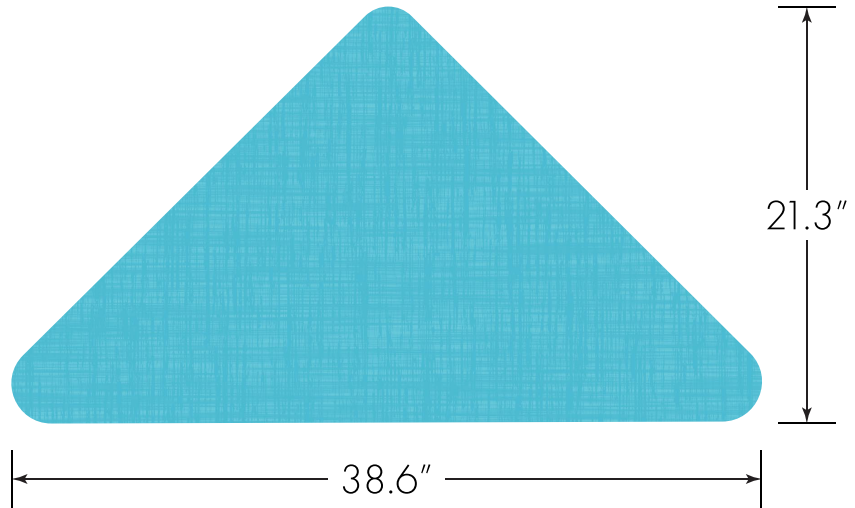

Model

NWINGDSK Individual Student Desk with laminate top and spray edge

USACAPITOL

209 E Grove Road
Belton, TX 76513
800.460.1272

usacapitol.com

DESK BASICS

Choose your surface

Compact Laminate Colors