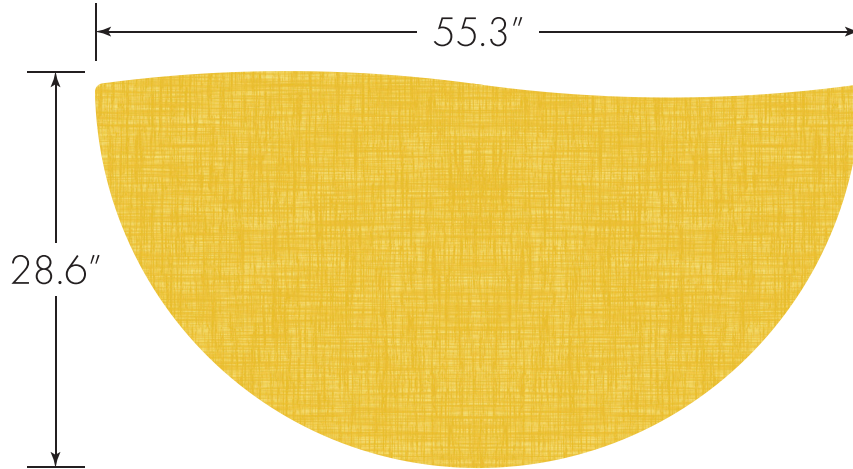

INTERLOX SCAP

Model

SCAP

USA CAPITOL

209 E Grove Road
Belton, TX 76513
800.460.1272

usacapitol.com

INTERLOX BASICS

Choose your surface