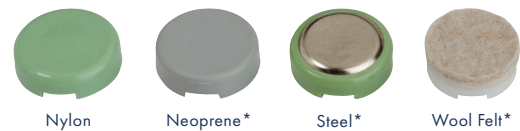

Compact Laminate Colors

Laminate Colors

Table and Laminate Desk orders meeting minimum volume quantities have the option of any standard WilsonArt Laminate finish

Leg Options

Legs are sold separately and individually with or without casters.

Choose your spray edge color

Standard Spray Edge Colors

Premium Spray Edge Colors

* Compact Laminate does not include spray edge

Leg Powdercoat Finishes

Glides

*Neoprene, Steel, Wool Felt or Casters available with upcharge