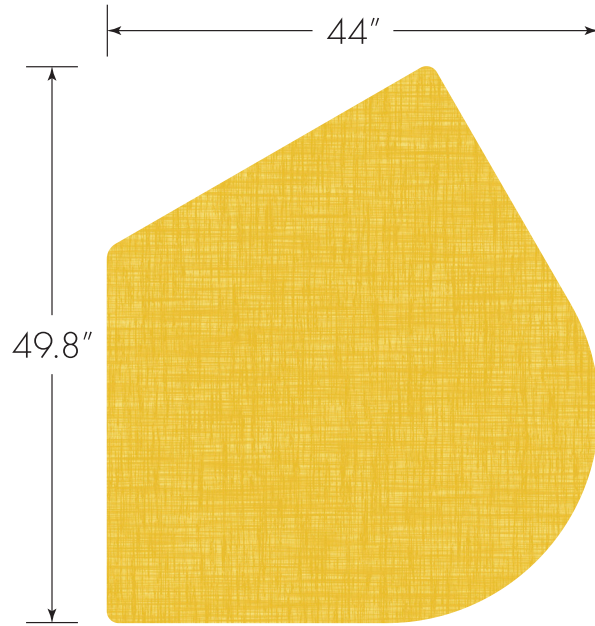

INTERLOX SAIPH

Model

SAIPH

USACAPITOL

209 E Grove Road
Belton, TX 76513
800.460.1272

usacapitol.com

INTERLOX BASICS

Choose your surface