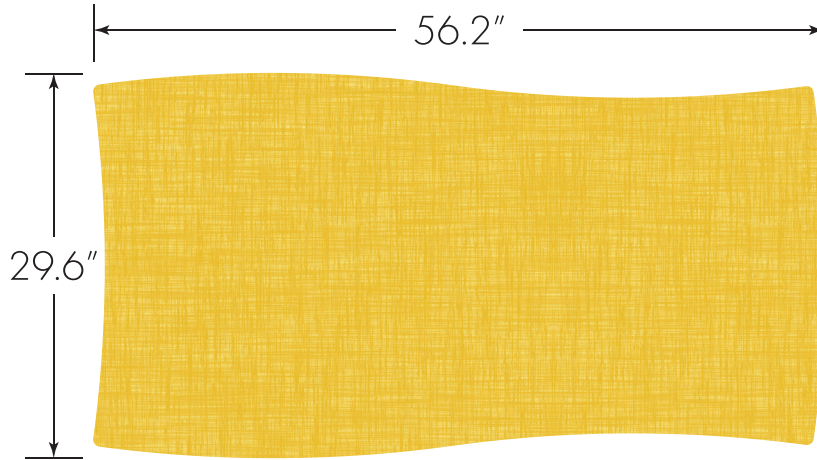

INTERLOX FLAG

Model

FLAG

USACAPITOL

209 E Grove Road
Belton, TX 76513
800.460.1272

usacapitol.com