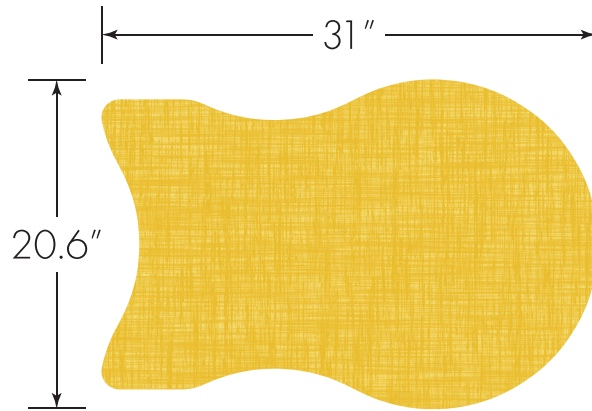

INTERLOX CURL

Model

CURL

USACAPITOL

209 E Grove Road
Belton, TX 76513
800.460.1272

usacapitol.com

INTERLOX BASICS

Choose your surface