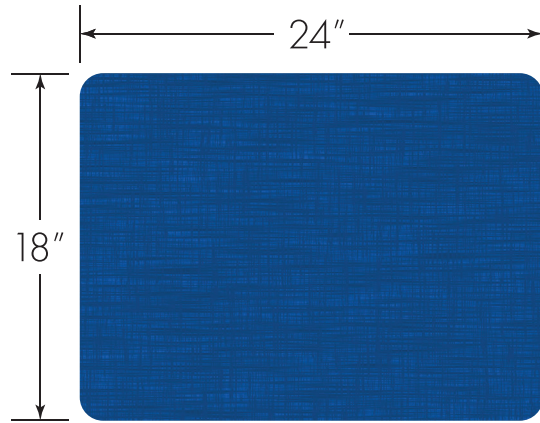

APTITUDE 460

Model

460 Adjustable Desk, 22" - 33", with hard plastic top, book box, and gas lift lid

USA CAPITOL

209 E Grove Road
Belton, TX 76513
800.460.1272

usacapitol.com

DESK BASICS

Choose your surface